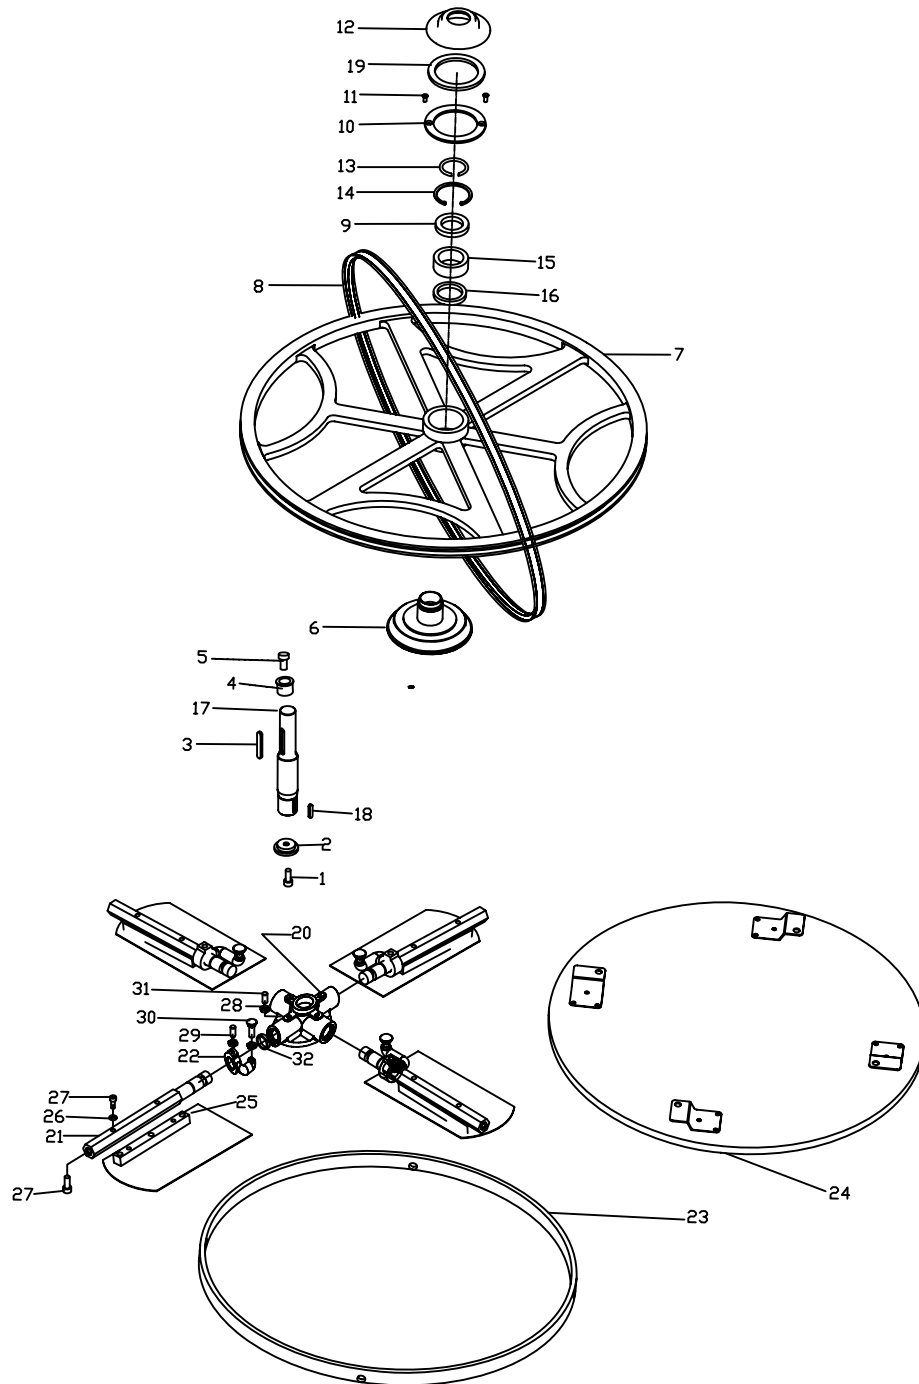

## BM424-BT PARTS LIST

# BM424-BT PARTS LIST

Ref No.	Description	Qty	Price(\$)/pc
BM424-1	SOCKET BOLT M8 - 1.25 x 25mm	1	
BM424-2	RETAINER PLATE	1	
BM424-3	KEY, 8mm x 7mm x 50mm LG	1	
BM424-4	RETAINER	1	
BM424-5	SOCKET BOLT M10 - 1.5 x 35mm	1	
BM424-6	PRESSURE PLATE	1	
BM424-7	ROTATING GUARD RING	1	
BM424-8	BELT, ROTATING RING (T-BELT)	1	
BM424-9	THRUST BEARING	1	
BM424-10	FRICTION WASHER	1	
BM424-11	FLAT HEAD SCREW 10 - 24 x 3/8" LG	2	
BM424-12	THRUST BEARING CAP	1	
BM424-13	RETAINING RING	1	
BM424-14	RETAINING RING	1	
BM424-15	BEARING, NEEDLE ROLLER	1	
BM424-16	BEARING	1	
BM424-17	OUTPUT SHAFT	1	
BM424-18	KEY, 6mm SQ x 25mm LG	1	
BM424-19	WAVE WASHER	1	
BM424-20	SPIDER PLATE	1	
BM424-21	SPIDER ARM	4	
BM424-22	TILT ARM	4	
BM424-23	STABILIZER RING	1	
BM424-24	FLOAT PAN	1	
BM424-25	COMBO BLADE	4	
BM424-26	LOCK WASHER, 1/4"	8	
BM424-27	BLADES BOLT (METRIC/INCH)	12	
BM424-28	JAM NUT, M8	12	
BM424-29	SET SCREW M8 x 20mm	4	
BM424-30	CARRIAGE BOLT, M8 x 20mm	4	
BM424-31	SET SCREW M8 x 20mm	4	
BM424-32	O-RING	4	
BM424-33	PITCH CONTROL KNOB	1	

Ref No.	Description	Qty	Price(\$)/pc
BM424-34	SPLIT PIN	1	
BM424-35	BEARING	1	
BM424-36	BOSS	1	
BM424-37	BEARING	1	
BM424-38	RETAINING RING	1	
BM424-39	SHAFT	1	
BM424-40	SPRING WASHER	1	
BM424-41	SCREW	1	
BM424-42	HEXAGON NUT, 10mm	1	
BM424-43	TIE ROD, 9"	1	
BM424-44	HEXAGON NUT, 10mm	1	
BM424-45	YOKE TIP	1	
BM424-46	YOKE CLIP	1	
BM424-47	HEXAGON NUT	1	
BM424-48	SCREW	1	
BM424-49	FLAT WASHER	9	
BM424-50	HEXAGON BOLT	1	
BM424-51	HAND KNOB	1	
BM424-52	NYLOC NUT	1	
BM424-53	HANDLE GRIP (RIGHT)	1	
BM424-54	DEADMAN STOP SWITCH	1	
BM424-55	LOCK	1	
BM424-56	UPPER HANDLE	1	
BM424-57	THROTTLE LEVER ASSY,	1	
BM424-58	SCREW	3	
BM424-59	WASHER	3	
BM424-60	WIRE HARNESS	1	
BM424-61	ELECTRIC WIRE	2	
BM424-62	WIRE HARNESS	2	
BM424-63	SPLIT PIN	2	
BM424-64	TUBE	2	
BM424-65	LEVER	1	
BM424-66	LOWER HANDLE	1	
BM424-67	P-CLIP	1	