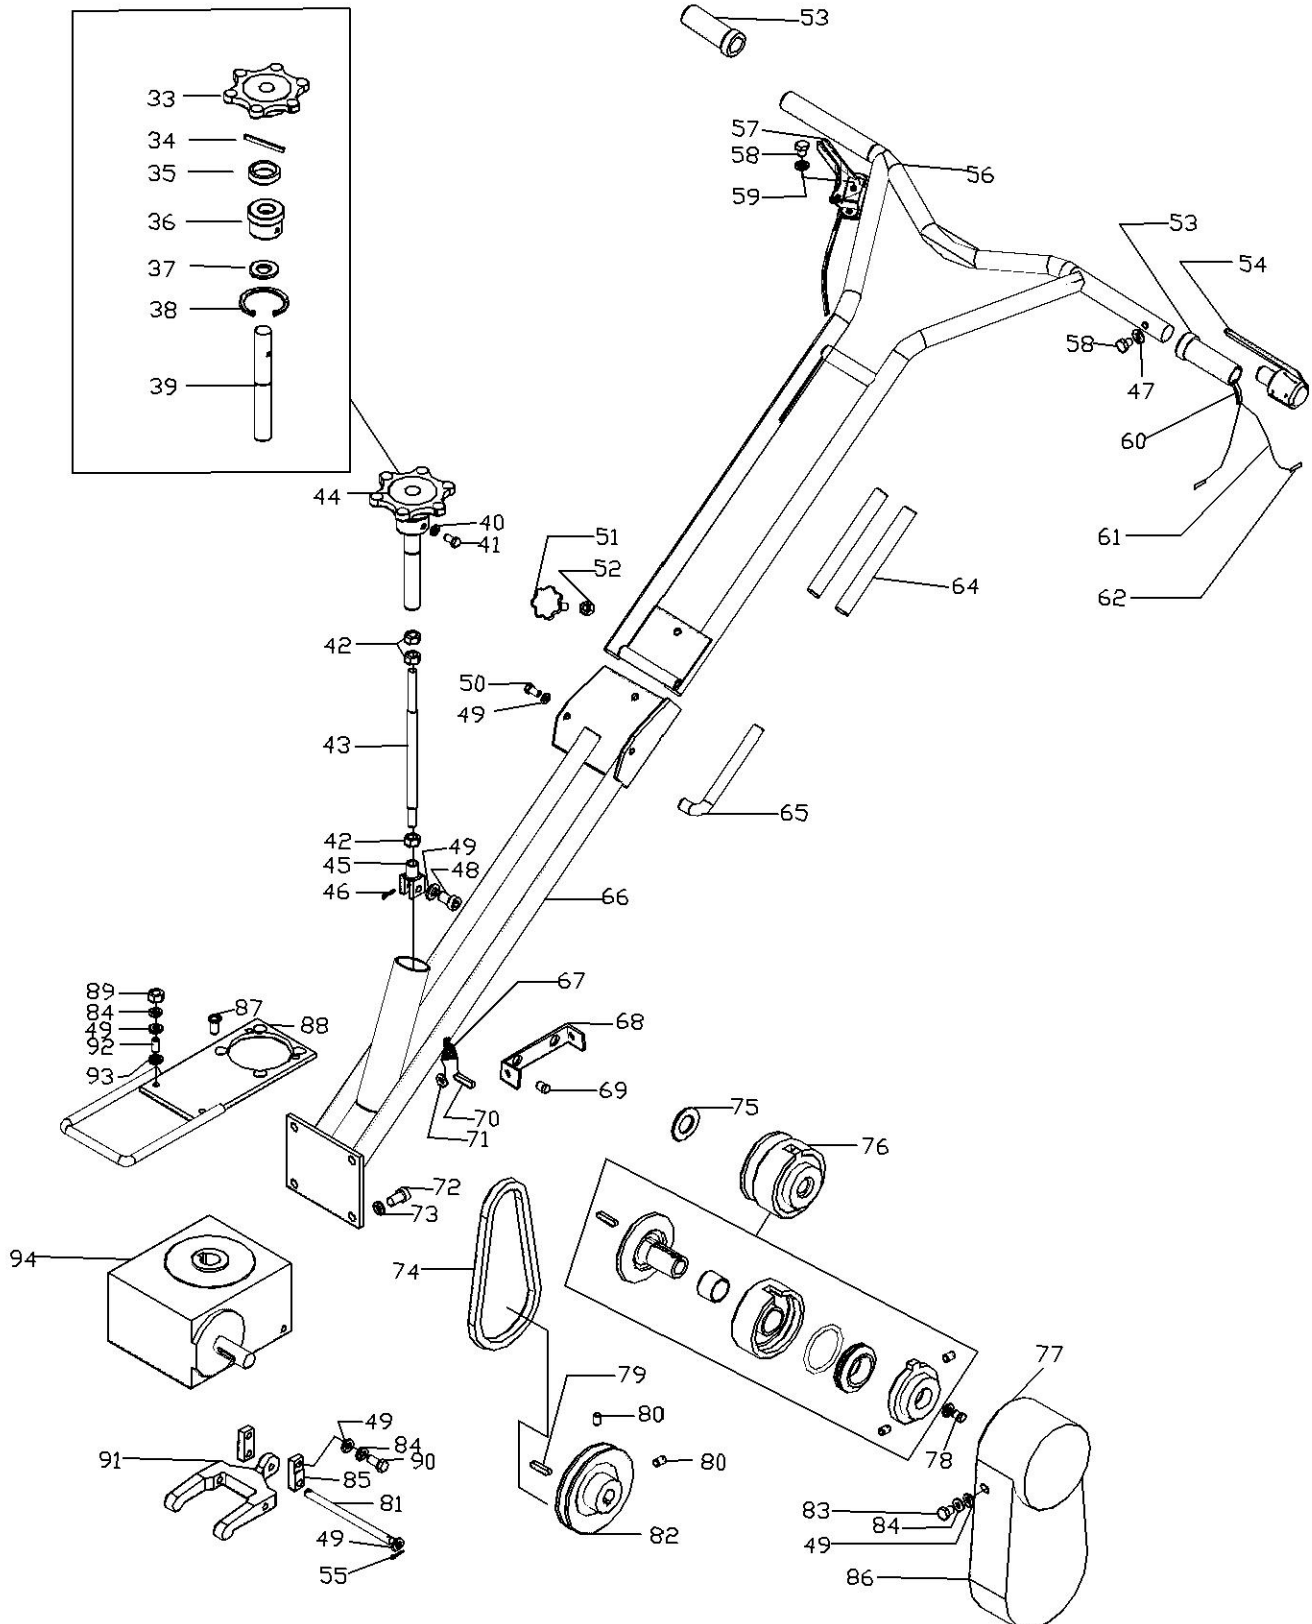

## BM424-BT PARTS LIST

# BM424-BT PARTS LIST

Ref No.	Description	Qty	Price(\$)/pc
BM424-1	SOCKET BOLT M8 - 1.25 x 25mm	1	
BM424-2	RETAINER PLATE	1	
BM424-3	KEY, 8mm x 7mm x 50mm LG	1	
BM424-4	RETAINER	1	
BM424-5	SOCKET BOLT M10 - 1.5 x 35mm	1	
BM424-6	PRESSURE PLATE	1	
BM424-7	ROTATING GUARD RING	1	
BM424-8	BELT, ROTATING RING (T-BELT)	1	
BM424-9	THRUST BEARING	1	
BM424-10	FRICTION WASHER	1	
BM424-11	FLAT HEAD SCREW 10 - 24 x 3/8" LG	2	
BM424-12	THRUST BEARING CAP	1	
BM424-13	RETAINING RING	1	
BM424-14	RETAINING RING	1	
BM424-15	BEARING, NEEDLE ROLLER	1	
BM424-16	BEARING	1	
BM424-17	OUTPUT SHAFT	1	
BM424-18	KEY, 6mm SQ x 25mm LG	1	
BM424-19	WAVE WASHER	1	
BM424-20	SPIDER PLATE	1	
BM424-21	SPIDER ARM	4	
BM424-22	TILT ARM	4	
BM424-23	STABILIZER RING	1	
BM424-24	FLOAT PAN	1	
BM424-25	COMBO BLADE	4	
BM424-26	LOCK WASHER, 1/4"	8	
BM424-27	BLADES BOLT (METRIC/INCH)	12	
BM424-28	JAM NUT, M8	12	
BM424-29	SET SCREW M8 x 20mm	4	
BM424-30	CARRIAGE BOLT, M8 x 20mm	4	
BM424-31	SET SCREW M8 x 20mm	4	
BM424-32	O-RING	4	
BM424-33	PITCH CONTROL KNOB	1	

Ref No.	Description	Qty	Price(\$)/pc
BM424-34	SPLIT PIN	1	
BM424-35	BEARING	1	
BM424-36	BOSS	1	
BM424-37	BEARING	1	
BM424-38	RETAINING RING	1	
BM424-39	SHAFT	1	
BM424-40	SPRING WASHER	1	
BM424-41	SCREW	1	
BM424-42	HEXAGON NUT, 10mm	1	
BM424-43	TIE ROD, 9"	1	
BM424-44	HEXAGON NUT, 10mm	1	
BM424-45	YOKE TIP	1	
BM424-46	YOKE CLIP	1	
BM424-47	HEXAGON NUT	1	
BM424-48	SCREW	1	
BM424-49	FLAT WASHER	9	
BM424-50	HEXAGON BOLT	1	
BM424-51	HAND KNOB	1	
BM424-52	NYLOC NUT	1	
BM424-53	HANDLE GRIP (RIGHT)	1	
BM424-54	DEADMAN STOP SWITCH	1	
BM424-55	LOCK	1	
BM424-56	UPPER HANDLE	1	
BM424-57	THROTTLE LEVER ASSY,	1	
BM424-58	SCREW	3	
BM424-59	WASHER	3	
BM424-60	WIRE HARNESS	1	
BM424-61	ELECTRIC WIRE	2	
BM424-62	WIRE HARNESS	2	
BM424-63	SPLIT PIN	2	
BM424-64	TUBE	2	
BM424-65	LEVER	1	
BM424-66	LOWER HANDLE	1	
BM424-67	P-CLIP	1	