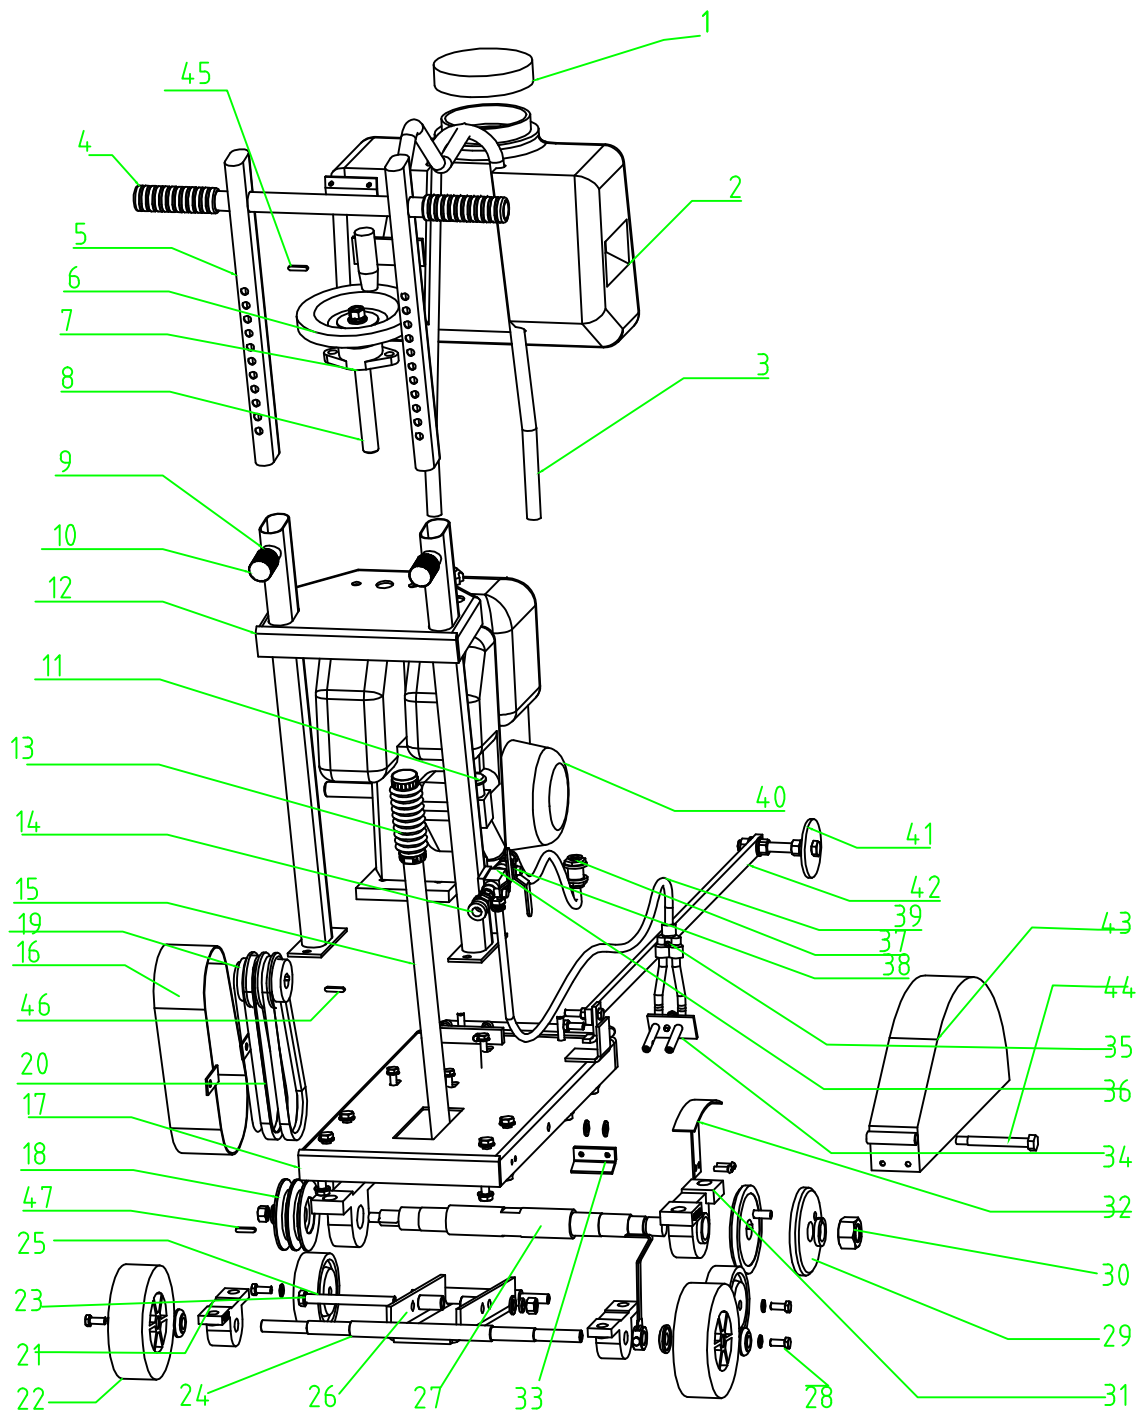

## **BMCC-140 PARTS LIST**

Ver.01 2015

Ref No.	Parts No.	Description	QTY	Price/unit
1	CC140-001	water tank cap	1	
2	CC140-002	water tank	1	
3	CC140-003	water tank bracket	1	
4	CC140-004	rubber cover	2	
5	CC140-005	push handle	1	
6	CC140-006	adjust wheel	1	
7	CC140-007	bearing pedestal FL203	1	
8	CC140-008	screw bar	1	
9	CC140-009	rubber cover position pin	2	
10	CC140-010	handle postion pin	2	
11	CC140-011	stop switch	1	
12	CC140-012	handle basement	1	
13	CC140-013	rubber protect cover	1	
14	CC140-014	water pipe quick connecter	1	
15	CC140-015	adjust guide	1	
16	CC140-016	belt cover	1	
17	CC140-017	basement	1	
18	CC140-018	pulley	1	
19	CC140-019	engine pulley	1	
20	CC140-020	belt	2	
21	CC140-021	wheel bearing pedestal P203	2	
22	CC140-022	rear wheel	2	
23	CC140-023	screw bolt	1	
24	CC140-024	rear shaft	1	

Ref No.	Parts No.	Description	QTY	Price/unit
25	CC140-025	front wheel	2	
26	CC140-026	adjust plate	1	
27	CC140-027	blades shaft	1	
28	CC140-028	M8 bolt	4	
29	CC140-029	blade clamp	1	
30	CC140-030	nut for blade shaft	1	
31	CC140-031	bearing pedestal P206	2	
32	CC140-032	cut depth guide	1	
33	CC140-033	water pipe mouting plate	1	
34	CC140-034	water connector	1	
35	CC140-035	tee joint	1	
36	CC140-036	water pipe distributor	1	
37	CC140-037	pipe connector	1	
38	CC140-038	water valve	1	
39	CC140-039	water pipe	1	
40	CC140-040	engine	1	
41	CC140-041	guide wheel	1	
42	CC140-042	cut guide	1	
43	CC140-043	blade cover	1	
44	CC140-044	blade cover bolt	1	
45	CC140-045	5X18 keyway adjust wheel	1	
46	CC140-046	5X27 keyway engine pulley	1	
47	CC140-047	6X11 keyway main shaft pulley	1	